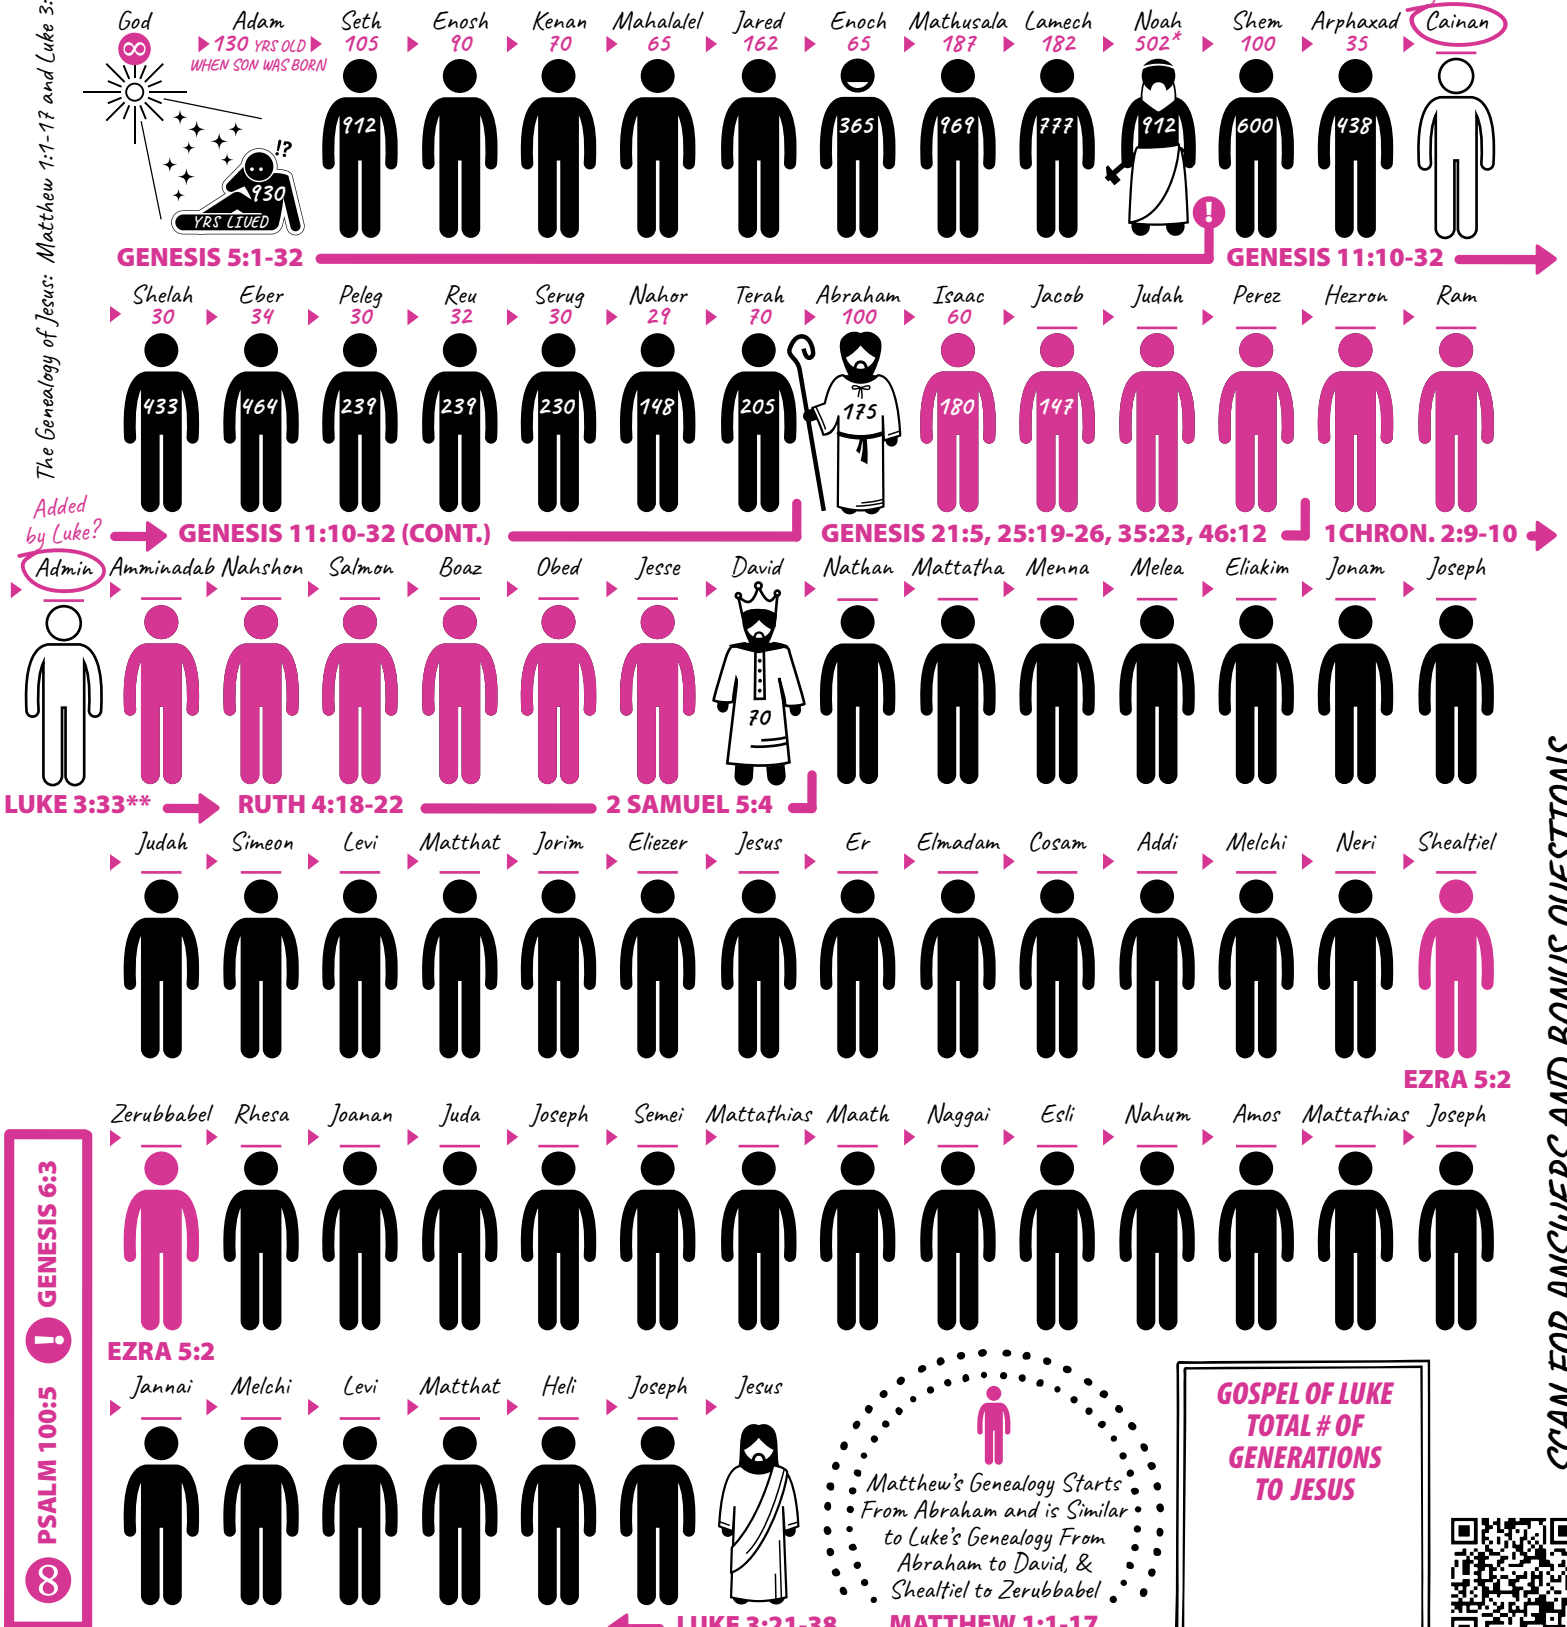

NOT SO BORING

GENEALOGY

TRY TO COUNT THE # OF GENERATIONS TO JESUS IN LUKE'S GOSPEL Added by Luke?

The Genealogy of Jesus: Matthew 1:1-17 and Luke 3:21-38

GOSPEL OF LUKE
TOTAL # OF
GENERATIONS
TO JESUS

Matthew's Genealogy Starts From Abraham and is Similar to Luke's Genealogy From Abraham to David, & Shealtiel to Zerubbabel

SCAN FOR ANSWERS AND BONUS QUESTIONS

* Genesis 7:6, 9:24, 10:21, 11:10
** Manuscripts Vary Here